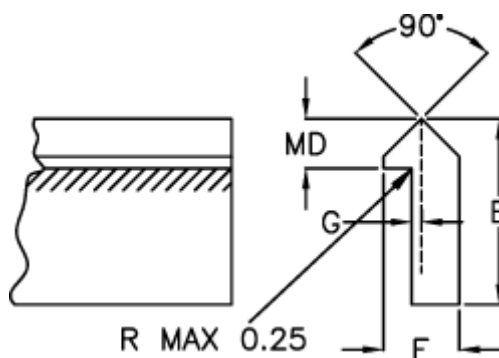

Data Sheet

Article number: 055632500

Description: Single edge track TS3 2500mm

Measures

E = 22.22

F = 8.71

G = 1.57

Kg/m = 1.020